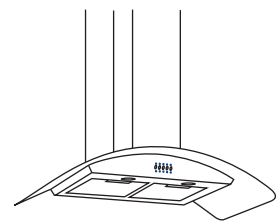

Installation by HomeTech's nationwide certified network of installers

SPECIFICATIONS:

| | RWC | RWE | VETRO |
|-----------------------------------|---|---|---|
| Three Speed Extraction Fan | Up to 650m ³ per hour extraction power | Up to 650m ³ per hour extraction power | Up to 700m ³ per hour extraction power |
| Lighting | Two 20 Watt halogen bulbs light the entire cooking area | Twin fish eye frosted halogen lights | Two 20 Watt halogen bulbs light the entire cooking area |
| Filter | Multi-layered micromesh. Dishwasher safe | | |
| Safety | Automatic shut off if flames are detected | | |
| Installation | Through the roof installation for highest efficiency | | |
| Noise (decibels) Speed 1: | 58 | 58 | 53 |
| Speed 2: | 63 | 63 | 64 |
| Speed 3: | 68 | 68 | n/a |